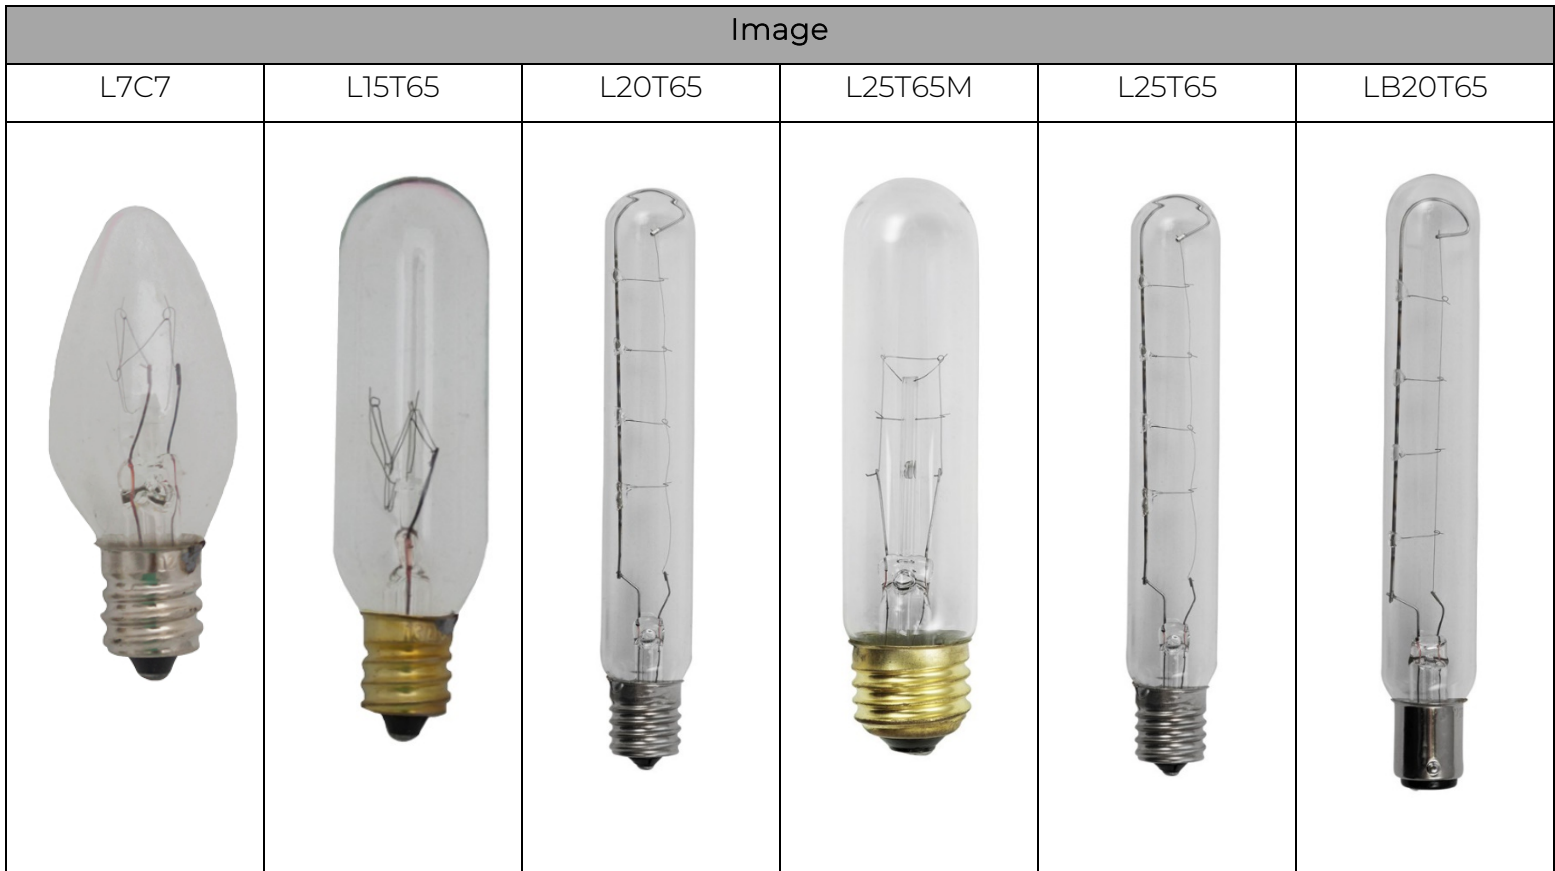

Exit signs and emergency lights come in all shapes and sizes. The Exit Light Company offers a wide selection of replacement bulbs.

### FEATURES

- Industry Standard
- Maintenance Free

Description	Code	Dimensions	Items in Pack
7.0-Watt C7 Bulb Candelabra Base Incandescent	<b>L7C7</b>	Length: 2.13" Diameter: .875"	3 per Pack
15.0-Watt T6.5 Bulb Candelabra Base Incandescent	<b>L15T65</b>	Length: 3.06" Diameter: .750"	3 per Pack
20.0-Watt T6.5 Bulb Intermediate Base Incandescent	<b>L20T65</b>	Length: 5.5" Diameter: .750"	3 per Pack
25.0-Watt T10 Bulb Medium Base Incandescent	<b>L25T65M</b>	Length: 1.55" Diameter: 1.25"	3 per Pack
25.0-Watt T6.5 Bulb Intermediate Base Incandescent	<b>L25T65</b>	Length: 5.5" Diameter: .750"	3 per Pack
20.0-Watt T6.5 Bulb Double Contact Bayonet Base Incandescent	<b>LB20T65</b>	Length: 5.5" Diameter: .750"	3 per Pack