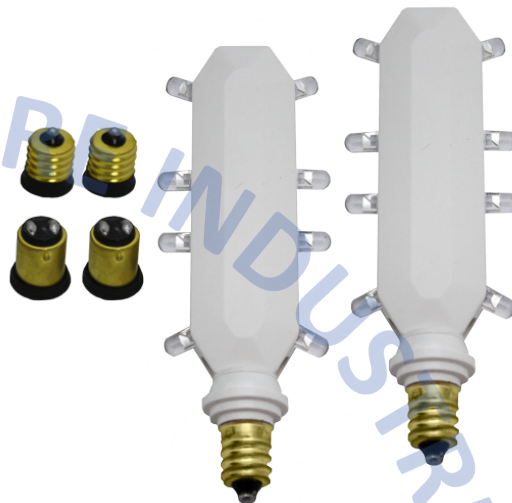

### FEATURES

- For 120V applications
- 2 watts per kit
- Brightest conversion kit
- Bayonet, intermediate, or candelabra base socket adapters supplied

Retrofit Kits. Includes Two LED Lamps. Kit includes intermediate and bayonet adapters. Standard medium base adapter (size of light bulb base) available.

Ordering Information		
Series	Color	Base Types
EMRETROR	Red LED	Standard Bases (Included)
EMRETROG	Green LED	Medium Base
EMRETRO-W*	White LED	*Candelabra
		*Intermediate
		*Double-Bayonete
*Only available with the EMRETRO-W kit		