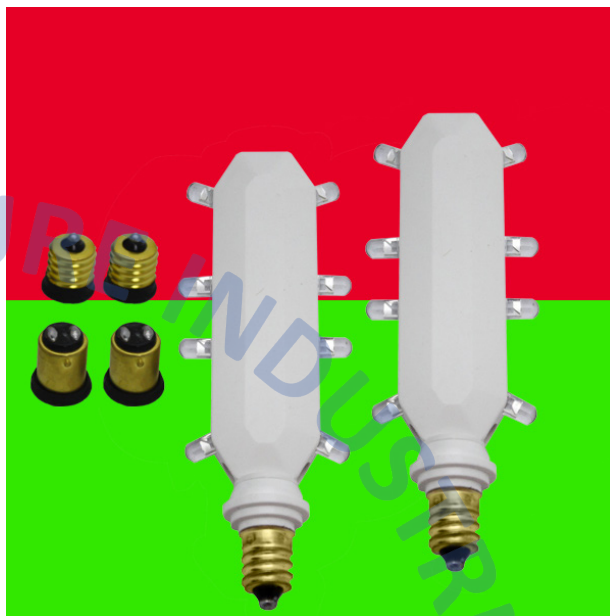

## 120V LED Retrofit Kits w/ Diffusers

### FEATURES

- For 120V applications
- 2 watts per kit
- Brightest conversion kit
- Bayonet, intermediate, or candelabra base socket adapters supplied

Retrofit Kit. Includes Two LED Lamps. Kit includes intermediate and bayonet adapters. Kit includes two diffusers and double sided tape.

Ordering Information			
Series	Color	Operation	Socket Base
EMRETRORD	Red LED	120V	Baynote Base (Included)
EMRETROGD	Green LED		Intermediate Base (Included)
			Candelebra Base (Included)